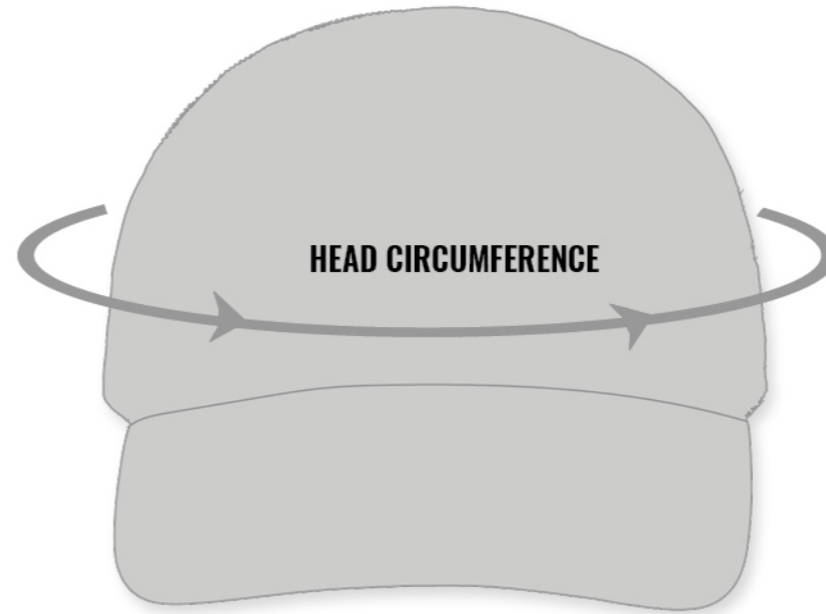

## MEN'S 6 PANEL & 3 PANEL CAP SIZE CHART

Sizes shown in inches.

<b>HEAD CIRCUMFERENCE (CM'S)</b>	<b>58 CM</b>
Men's 6 Panel - Unstructured	6 7/8 - 7 5/8
Men's 6 Panel - Structured	6 7/8 - 7 5/8
Men's 3 Panel	6 7/8 - 7 5/8

\*These measurements are approximate and may have some variance.